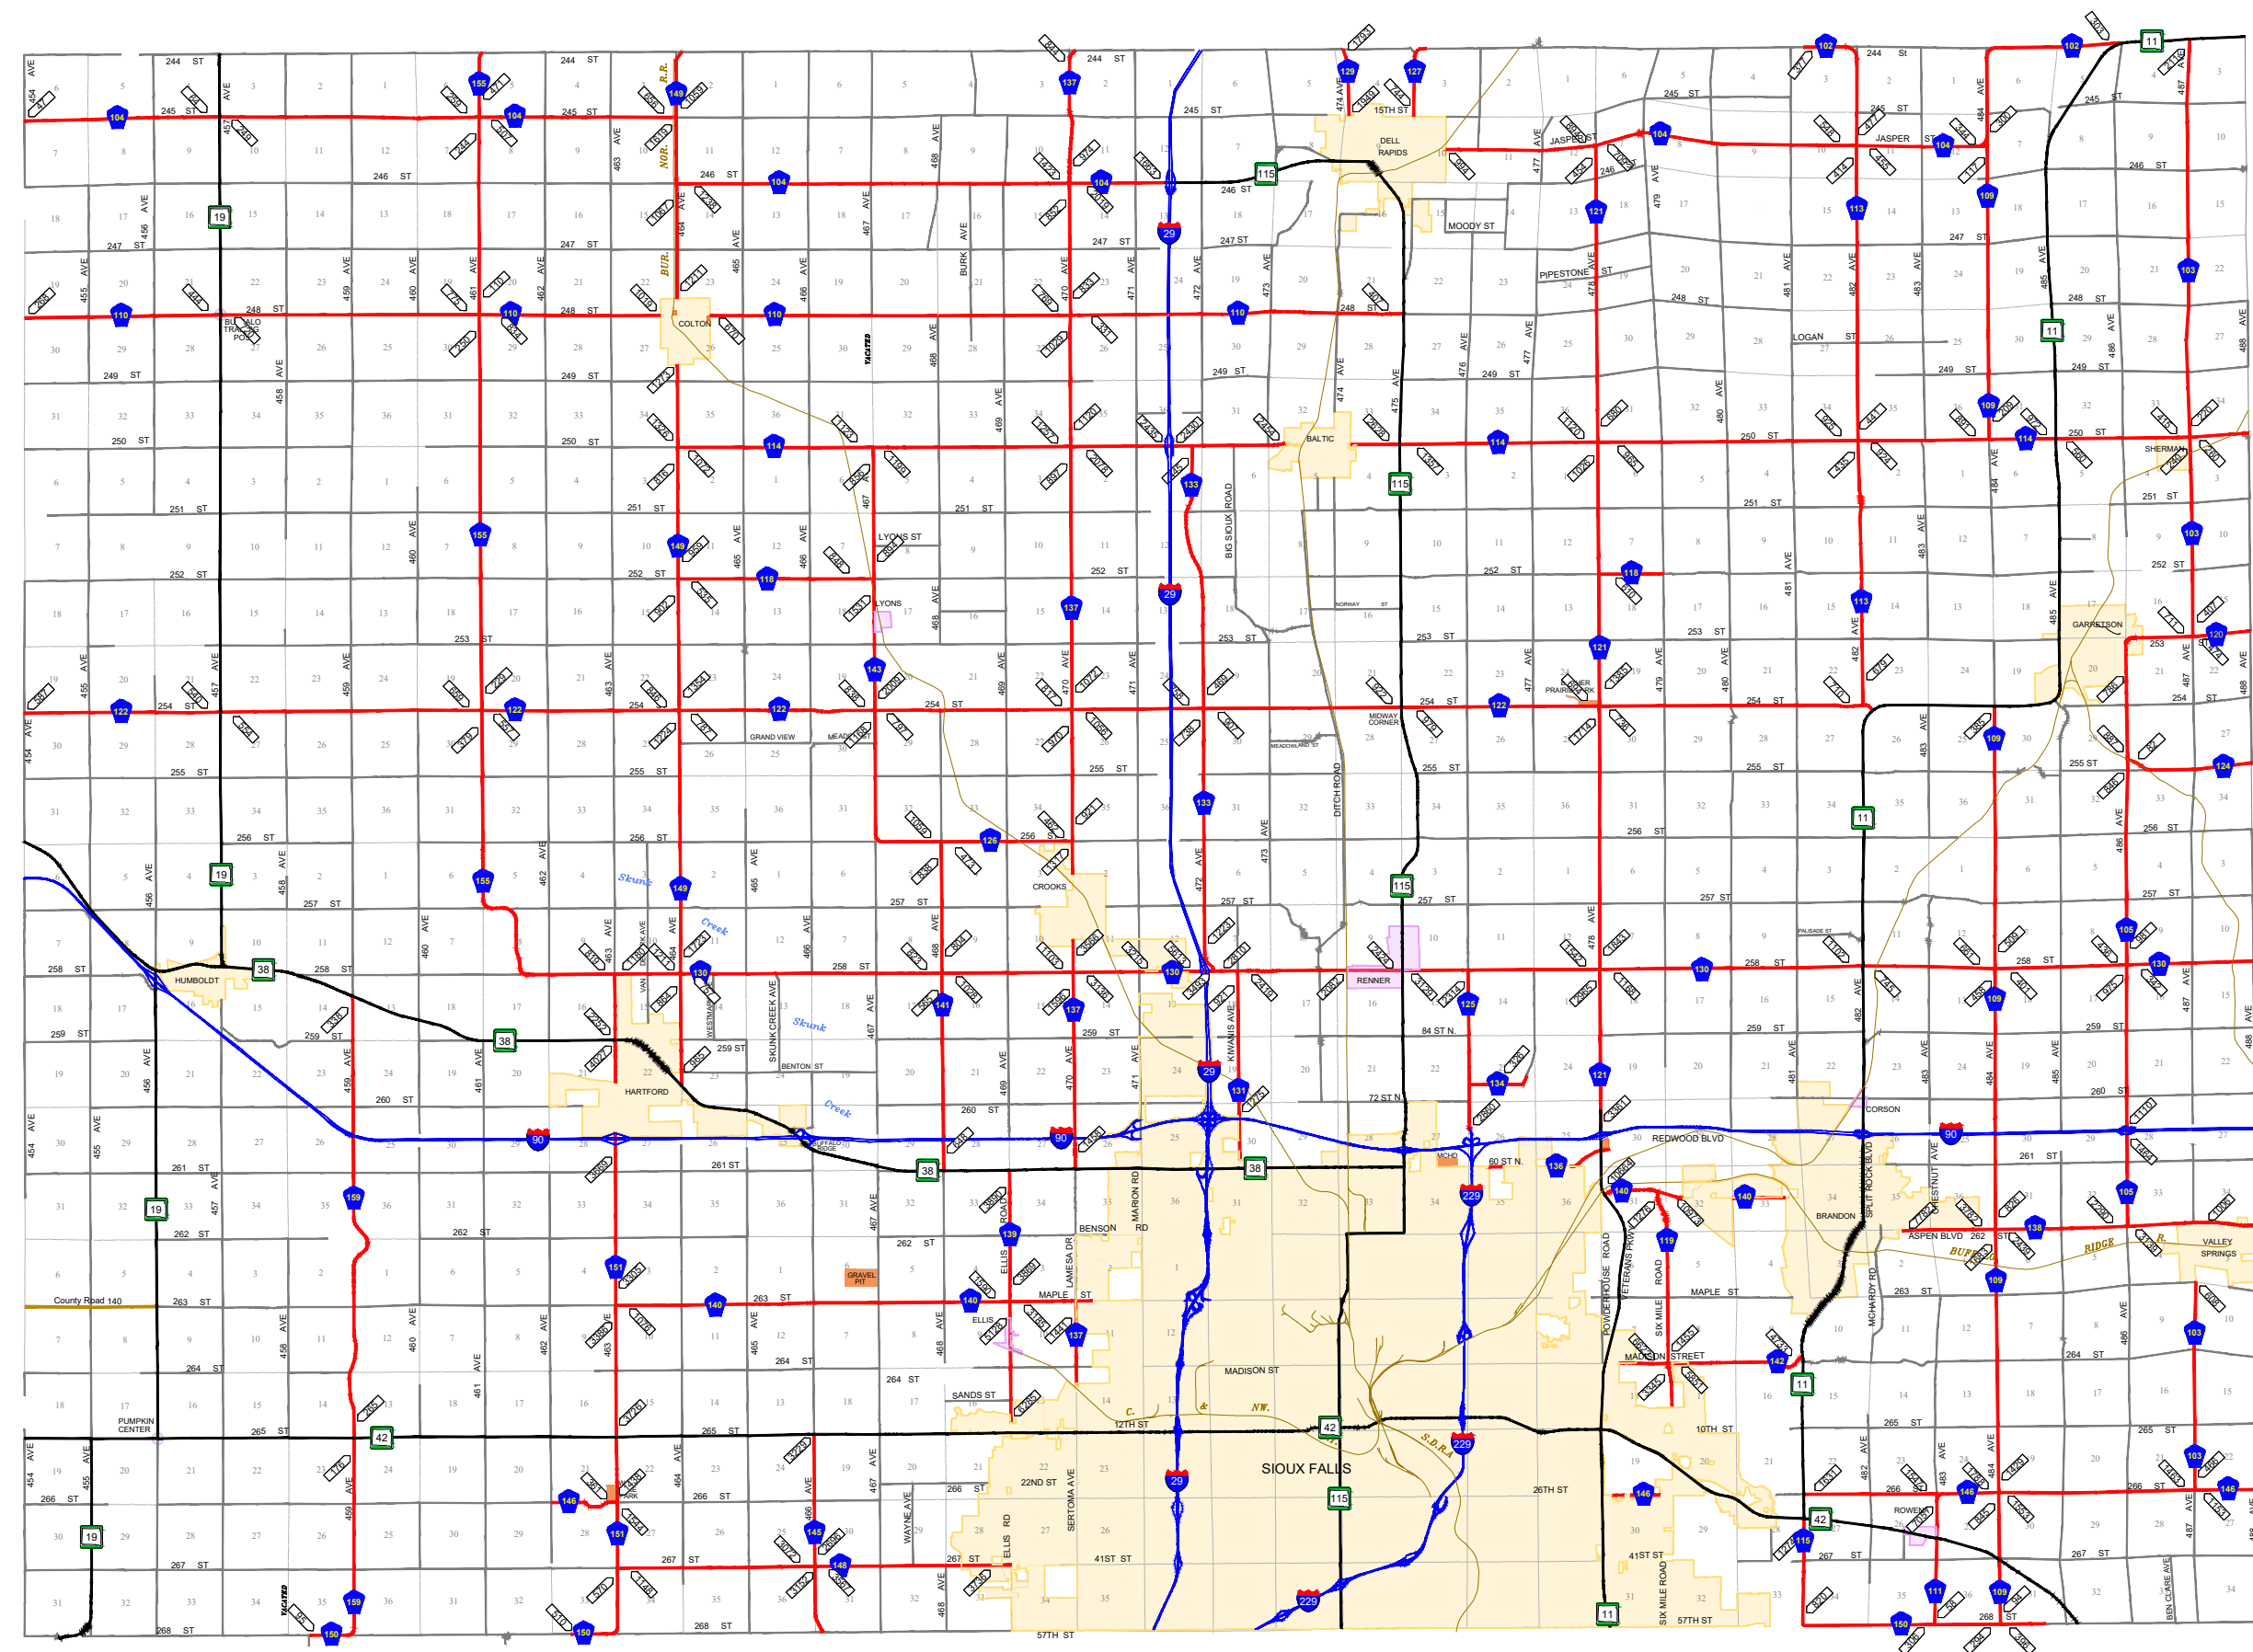

MINNEHAHA COUNTY DEPARTMENT
TRAFFIC COUNTS 2024
 2023 COUNTS EAST OF I-29/2024 COUNTS WEST OF I-29

LEGEND

- COUNTY ROADS
- TOWNSHIP ROADS
- STATE ROADS
- INTERSTATE
- BRIDGE/CULVERT
- RAILROADS
- CREEKS
- RIVERS
- ADT COUNT
- CITY MAINTAINED